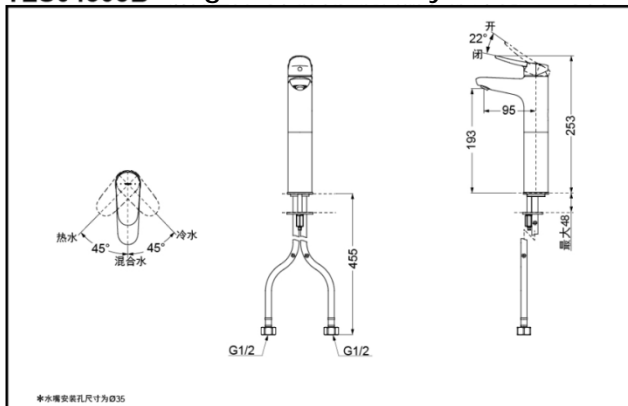

### SPECIFICS

Water Inlet Requirement :  
0.05MPa(Dynamic  
Pressure)~1.0MPa(Static  
Pressure)

Water Efficiency : Grade1  
Spout : Bubbler equipped

### Others

Series : LF

TLS04304B Single-Lever Lavatory Faucet

\*TOTO(CHINA) CO.,LTD. All rights reserved.

TLS04305B Single-Lever Lavatory Faucet

\*TOTO(CHINA) CO.,LTD. All rights reserved.