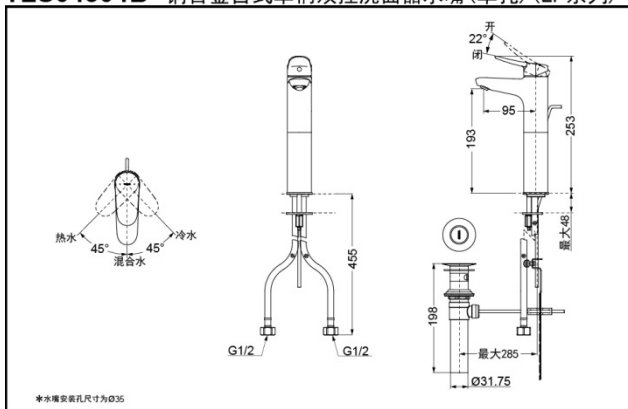

### SPECIFICS

Water Inlet Requirement :  
0.05MPa(Dynamic  
Pressure)~1.0MPa(Static  
Pressure)

Water Efficiency : Grade1  
Spout : Bubbler equipped

### Others

Series : LF

TLS04304B Single-Lever Lavatory Faucet

\*TOTO(CHINA) CO.,LTD. All rights reserved.

TLS04305B Single-Lever Lavatory Faucet

\*TOTO(CHINA) CO.,LTD. All rights reserved.